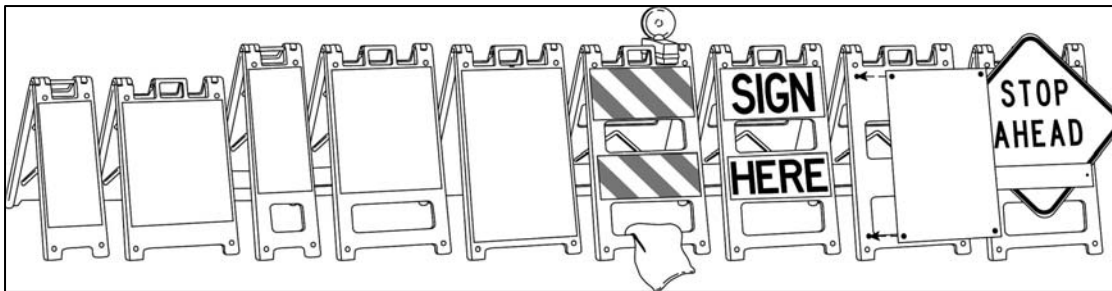

Large Format Digital Printing

11223 - 103 st
Edmonton, AB
T5G 2H6

Phone: (780) 479 4771
E: Printing@GotIT.ca

Fax: (780) 479 4772
Web: www.GotIT.ca

PLASTICADE A - BOARDS

Includes Printing both sides

			Outside Dimensions		Sign Face		
					Area	1+	10+
Signicade	130White	72200305	45"H x 25"W		36"H x 24"W	\$299.00	\$274.00
	130Yel	72200355	45"H x 25"W		36"H x 24"W	\$299.00	\$274.00
Squarecade 36	136White	72200405	36"H x 25"W		24"H x 24"W	\$289.00	\$264.00
	136/Yel		36"H x 25"W		24"H x 24"W	\$289.00	\$264.00
Squarecade 45	145White	72200505	45"H x 25"W		24"H x 24"W	\$279.00	\$254.00
Minicade	155White	72200055	36"H x 13"W		24"H x 12"W	\$207.00	\$199.00
	155Yel	72200105	36"H x 13"W		24"H x 12"W	\$207.00	\$199.00
Narrowcade	150White	72200155	45"H x 13"W		24"H x 12"W	\$227.00	\$219.00
	150Yel	72200205	45"H x 13"W		24"H x 12"W	\$227.00	\$219.00
Plasticade	100White	72200255	45" x 25"	Top	12"Hx24"W	\$247.00 included	\$217.00 included
				Bottom	8"Hx24"W		
Well Nuts	801	72200555	Pkg/20			\$24.00	
Letter Kit	131-MK	72200005				\$247.01	

Minicade

Squarecade
36

Narrow
cade

Squarecade
45

Signicade

Plasticade

Flashing lights can be attached to all units
Removeable sign blanks can be used on all units
Molded hollow can be ballasted with sand

Funnel provided if requested